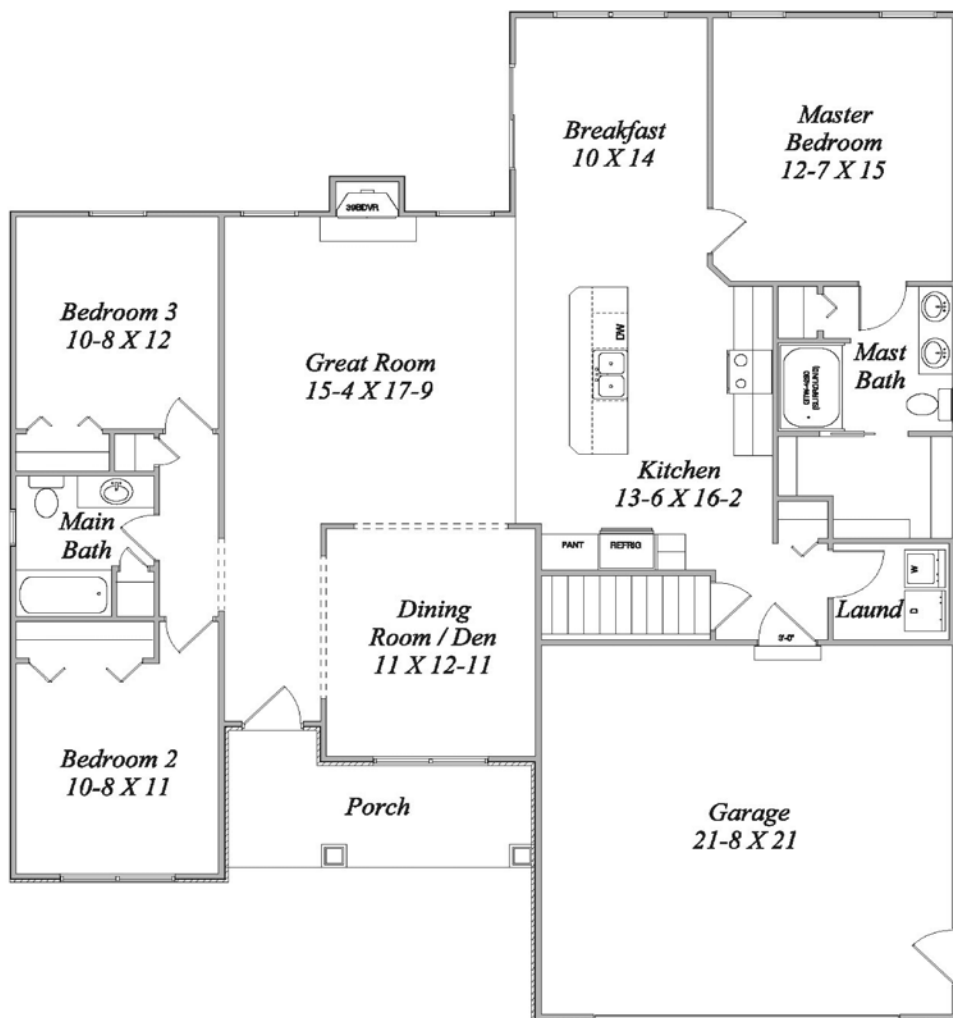

The Laurel Glen

1755 Square Feet

Features:

- * Large, open kitchen
- * Dining room/den off of foyer
- * First floor laundry room
- * 3 bedroom/2 bath, split-bedroom design
- * Walk-in closet in master

Overall Dimensions:
50' W x 57'-4" D