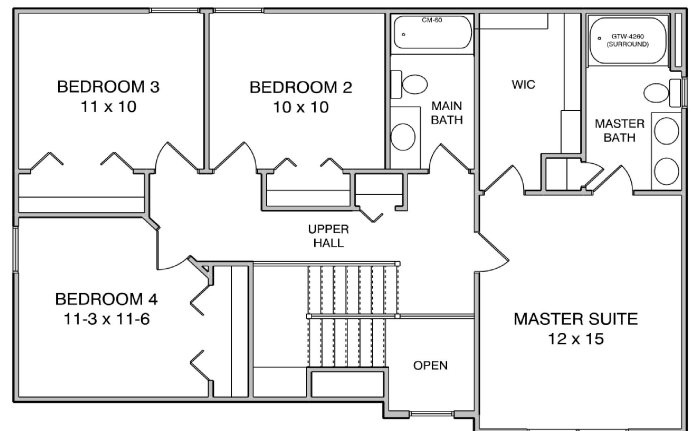

The Zinfandel

1934 Square Feet
(plus 30 Sq Ft of open foyer)

**Overall Dimensions:
40'-0" W x 44'-8" D**

**First Floor Plan
920 Sq Ft**

**Second Floor Plan
1014 Sq Ft (plus 30 open)**

Features:

- * Front Porch
- * Den off of foyer
- * First floor laundry room
- * 4 bedroom/2-1/2 baths
- * Large walk-in closet in master suite