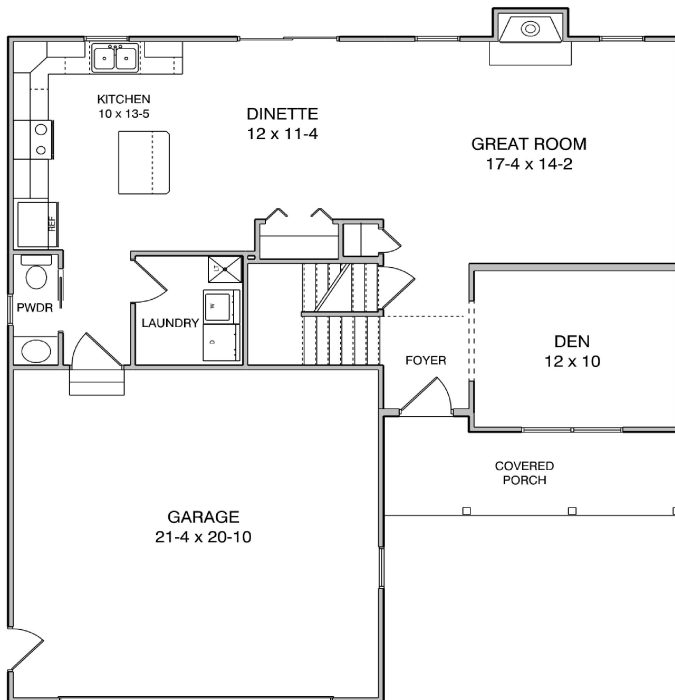

The Zinfandel

1934 Square Feet
(plus 30 Sq Ft of open foyer)

**Overall Dimensions:
40'-0" W x 44'-8" D**

**First Floor Plan
920 Sq Ft**

**Second Floor Plan
1014 Sq Ft (plus 30 open)**

Features:

- * Front Porch
- * Den off of foyer
- * First floor laundry room
- * 4 bedroom/2-1/2 baths
- * Large walk-in closet in master suite