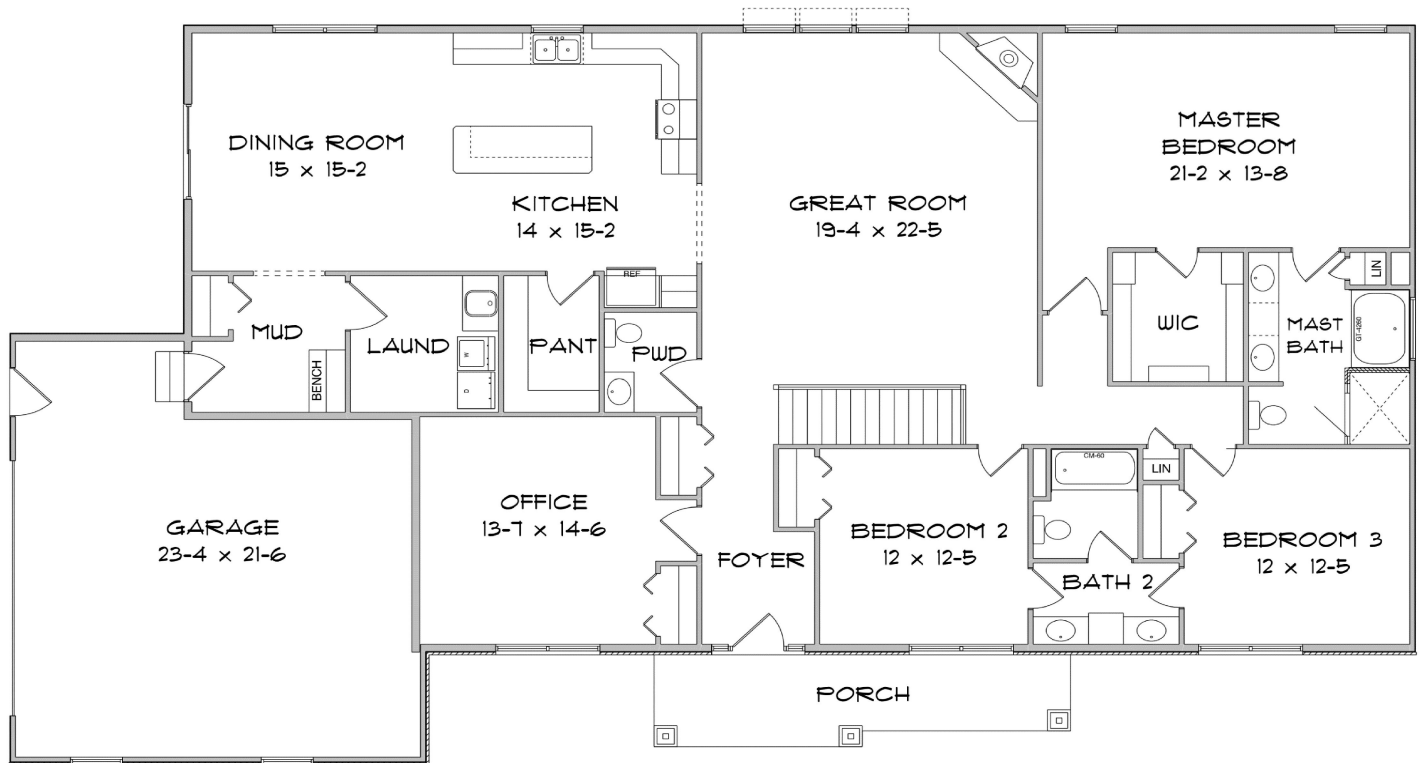

Custom Ranch

2654 Square Feet

Overall Dimensions:
81' W x 47' D

Features:

- * Office off of foyer
- * Open staircase with view of great room
- * Large kitchen with walk-in pantry
- * Bench in rear entry hall
- * Inviting, covered front porch
- * Shared bath between bedrooms